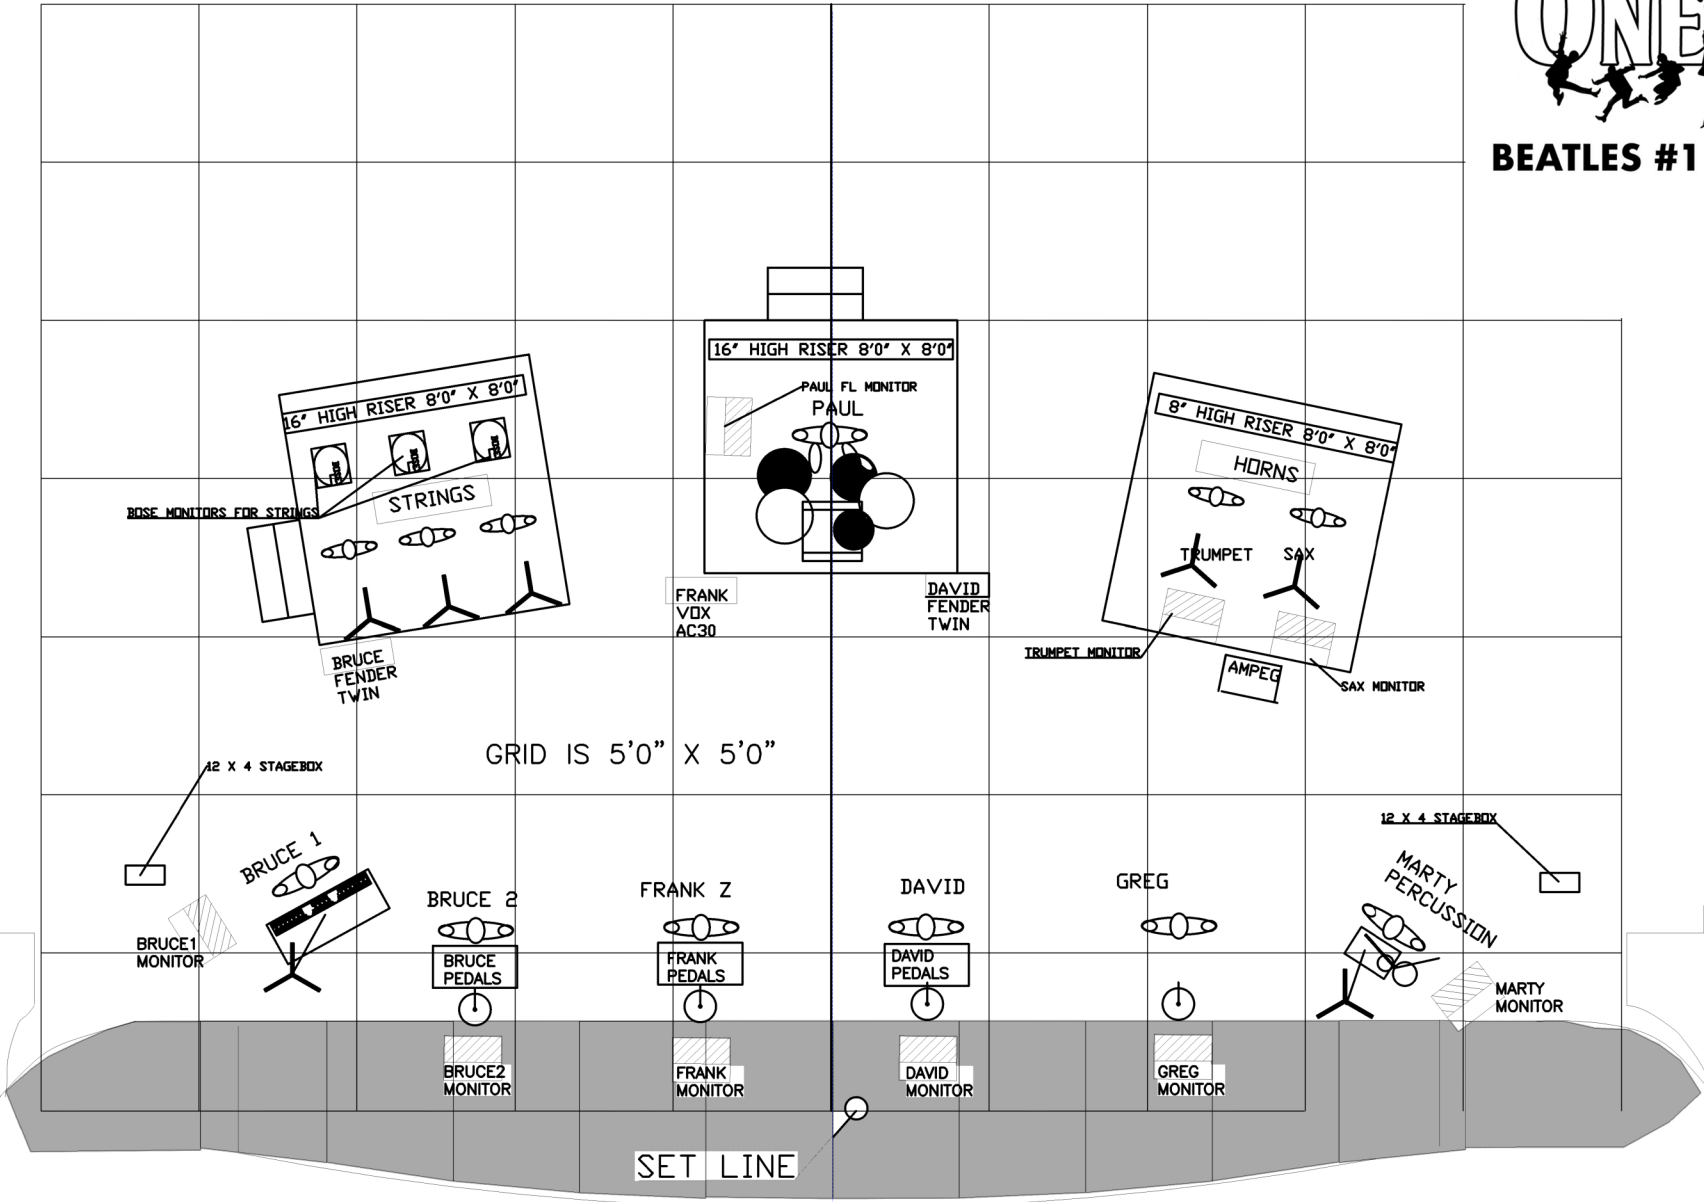

BEATLES #1 HITS

ONES STAGE LAYOUT – 40FT X 25FT FOOTPRINT